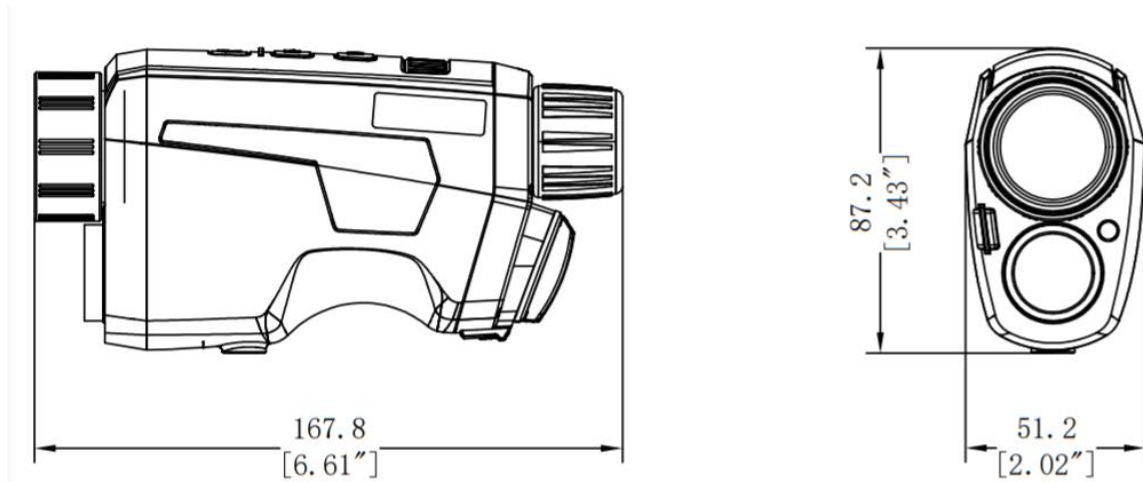

▪ Specification

Thermal Module	
Image Sensor	VOx Uncooled Focal Plane Arrays
Max. Resolution	640 × 512
Frame Rate	50 Hz
Pixel Interval	12 μm
Response Waveband	8 μm to 14 μm
NETD	<35 mK (@25°C, F# = 1.0)
Lens (Focal Length)	35 mm
Detection Range	1800 m
Focus Mode	Manual
Field of View	10.97° × 8.82° (H × V)
Min. Focusing Distance	3 m
Aperture	F1.0
Magnification	2.0
Digital Zoom	1 ×, 2 ×, 4 ×, 8 ×
Optical Module	
Image Sensor	1/2" Progressive Scan CMOS
Focal Length	22 mm
Wavelength	400 nm to 1000 nm
Max. Resolution	1920 × 1080
Min. Illumination	0.001 Lux @ F1.0
Image Display	
Frame Frequency	50 Hz
Display	0.39 inch, OLED, 1024 × 768
Image Mode	White Hot, Black Hot, Red Hot, Fusion, Visible, Image Fusion
FFC (Flat Field Correction) Mode	Auto, Manual, External Correction
Smart Function	
Hot Spot	Yes
Hot Track	Yes
Standby Mode	Yes
System	
Record Video	Yes
Capture Snapshot	Yes
Built-in Memory	16 GB
Power Supply	
Power	Removable Battery
Battery Type	One 18650 battery
Battery Operating Time	4.5 hours
General	
Protection Level	IP67
Dimension	87.2 mm × 51.2 mm × 167.8 mm (3.43 inch × 2.02 inch × 6.61 inch)
Weight	480 g
Working Temperature	-30 to 55°C
Eye-Relief	19.5 mm

- Available Model

- GQ35

- Dimension

Unit: mm [inch]

COMPLIANCE NOTICE: The thermal series products might be subject to export controls in various countries or regions, including without limitation, the United States, European Union, United Kingdom and/or other member countries of the Wassenaar Arrangement. Please consult your professional legal or compliance expert or local government authorities for any necessary export license requirements if you intend to transfer, export, re-export the thermal series products between different countries.